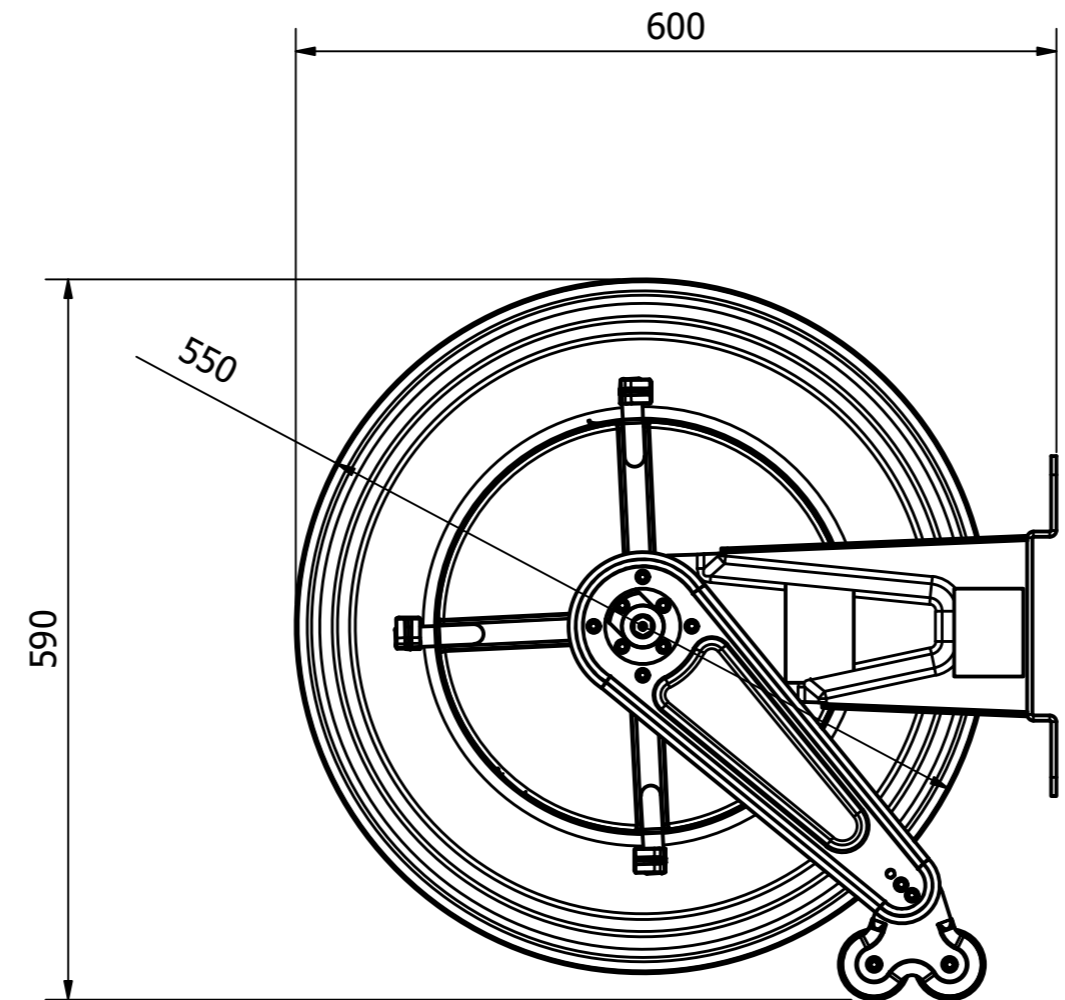

REVISION		
REV.	DESCRIPTION	DATE

MATERIAL:	
FINISH:	
SCALE:	1:5 AT A3 © ALL INTELLECTUAL PROPERTY RIGHTS RESERVED
TOLERANCES:	DIMENSIONS 2 DECIMAL PLACES (10.00) ±0.1mm DIMENSIONS 1 DECIMAL PLACE (10.0) ±0.2mm DIMENSIONS 0 DECIMAL PLACES (10.) ±0.5mm

ReCoila
 Unit 1/10 Melissa Place
 Kings Park NSW 2148
 Australia
 WWW.RECOILA.COM

Ph: 61 2 9621 8988
 Fx: 61 2 9621 7688
 sales@recoila.com

ISSUED FOR: REFERENCE	APPROVED:
MODEL F-560 / FX-560	
DRAWING: - .0	DATE: 22/06/2021
NUMBER - PART REV. DWG REV	SHEET 1 OF 1