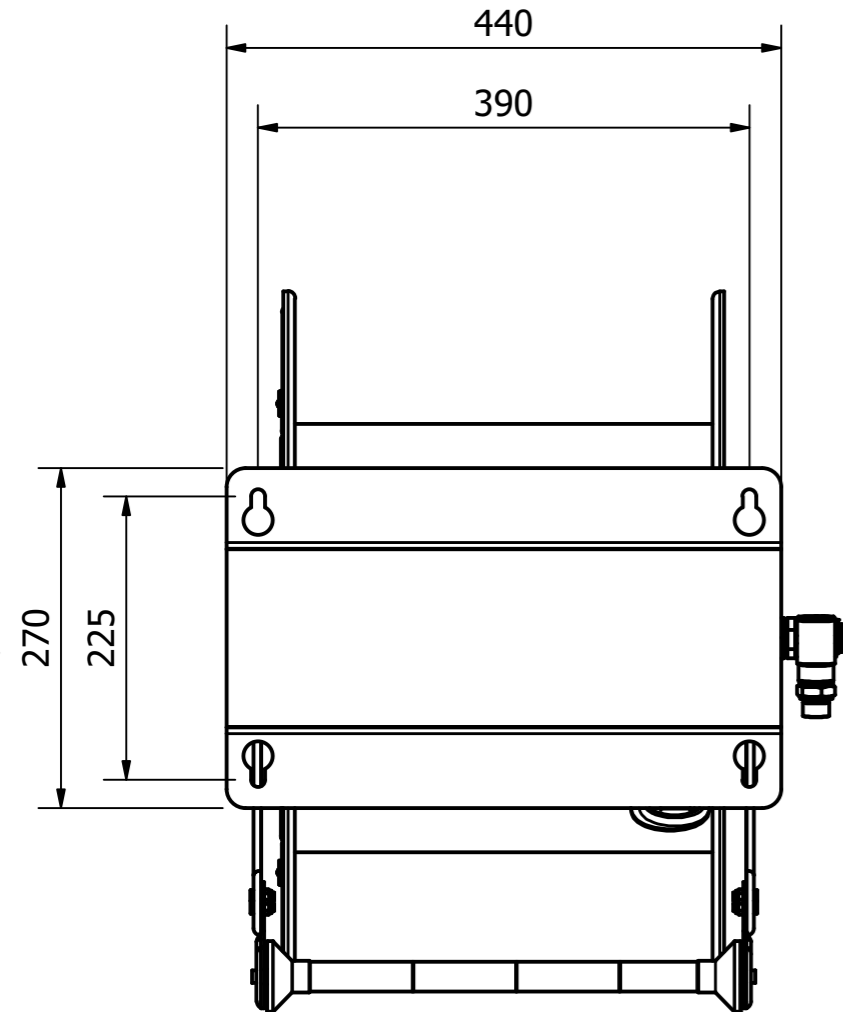

REVISION		
REV.	DESCRIPTION	DATE

MATERIAL:	
FINISH:	
SCALE:	1:5 AT A3 © ALL INTELLECTUAL PROPERTY RIGHTS RESERVED
TOLERANCES:	DIMENSIONS 2 DECIMAL PLACES (10.00) ±0.1mm DIMENSIONS 1 DECIMAL PLACE (10.0) ±0.2mm DIMENSIONS 0 DECIMAL PLACES (10.) ±0.5mm

ReCoila
 Unit 1/10 Melissa Place
 Kings Park NSW 2148
 Australia
 WWW.RECOILA.COM

Ph: 61 2 9621 8988
 Fx: 61 2 9621 7688
 sales@recoila.com

ISSUED FOR: REFERENCE	APPROVED:
MODEL F-560 / FX-560	
DRAWING: - .0	DATE: 22/06/2021
NUMBER - PART REV. DWG REV	SHEET 1 OF 1