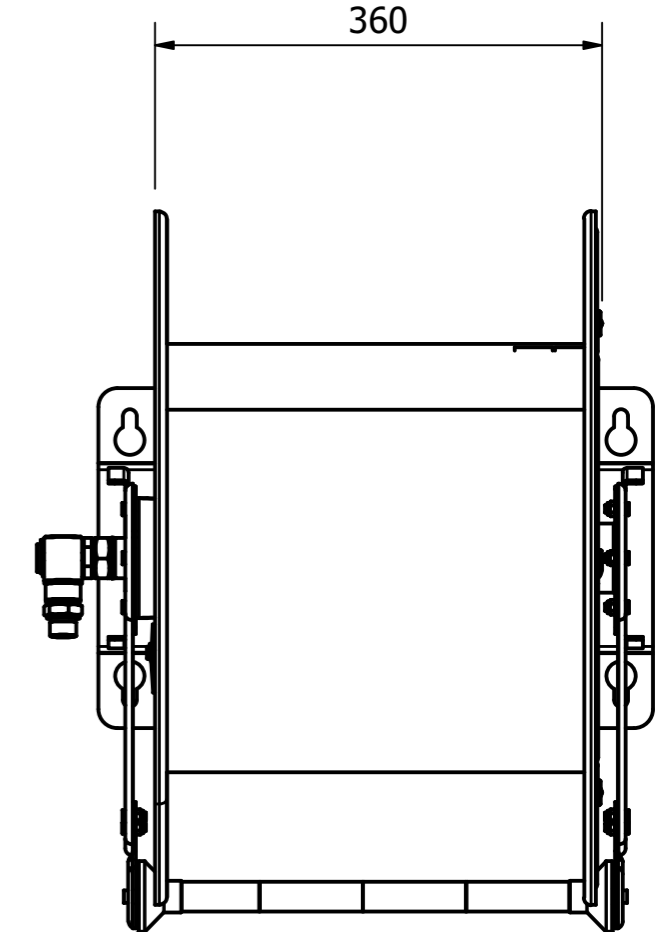

REVISION		
REV.	DESCRIPTION	DATE

MATERIAL:	
FINISH:	
SCALE:	1:5 AT A3 © ALL INTELLECTUAL PROPERTY RIGHTS RESERVED
TOLERANCES:	DIMENSIONS 2 DECIMAL PLACES (10.00) ±0.1mm DIMENSIONS 1 DECIMAL PLACE (10.0) ±0.2mm DIMENSIONS 0 DECIMAL PLACES (10.) ±0.5mm

ReCoila
 Unit 1/10 Melissa Place
 Kings Park NSW 2148
 Australia
 WWW.RECOILA.COM

Ph: 61 2 9621 8988
 Fx: 61 2 9621 7688
 sales@recoila.com

ISSUED FOR: REFERENCE	APPROVED:
MODEL F-560 / FX-560	
DRAWING: - .0	DATE: 22/06/2021
NUMBER - PART REV. DWG REV	SHEET 1 OF 1